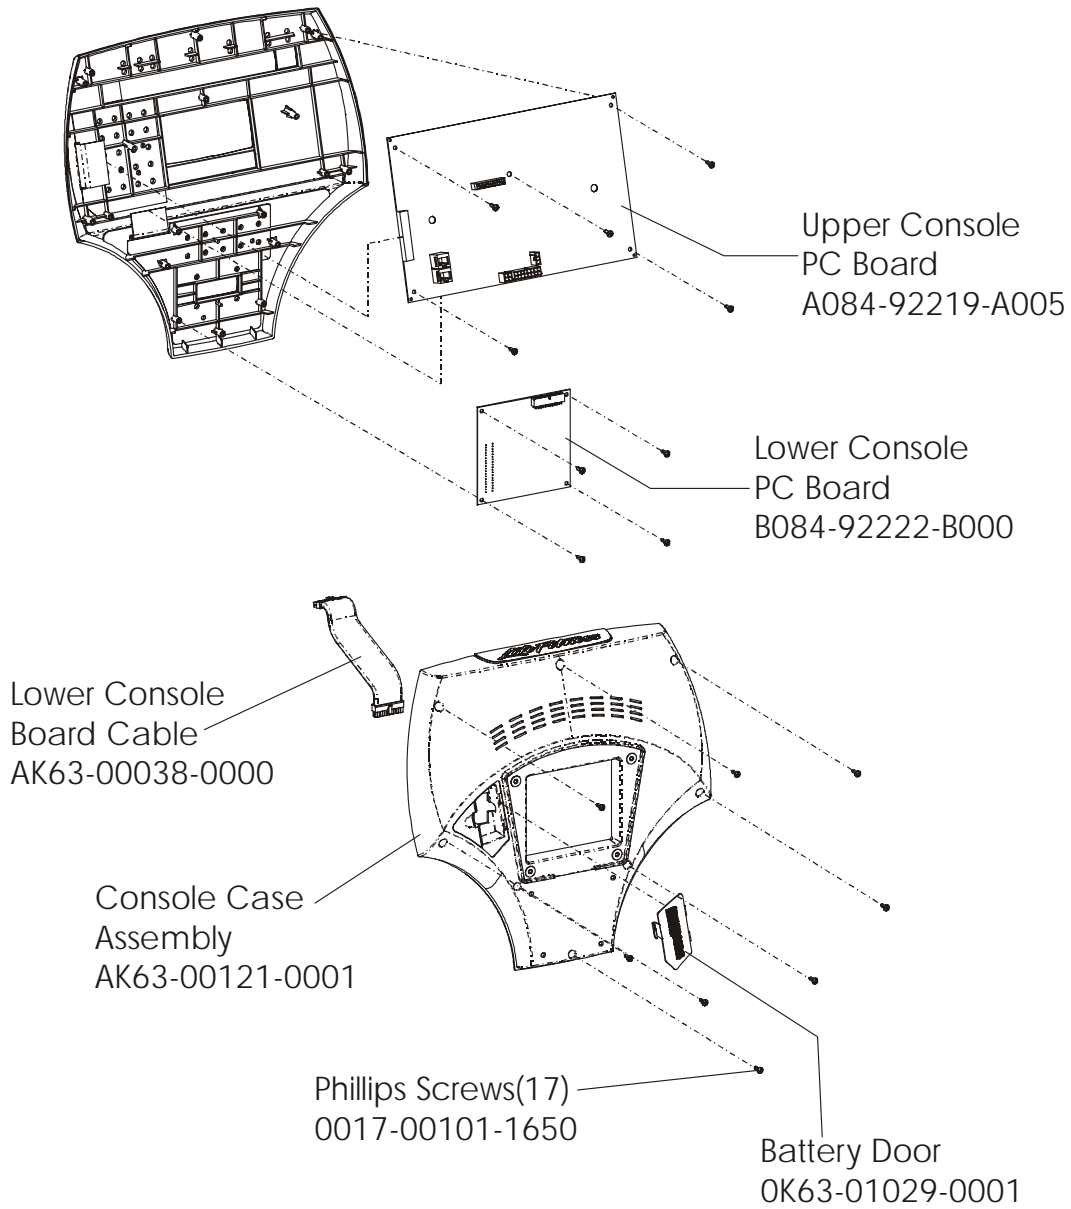

# LifeFitness

ARCTIC SILVER 95Si Stairclimber

Customer Support Services  
**PARTS MANUAL** rev 05 Apr 2011

	Page
Console Components.....	4
Frame Components .....	5
Shrouds and Pedal Tube.....	6
Pedal Assembly .....	7
Clutch/Shaft/Pulley Assembly .....	8
Left Clutch Assembly .....	9
Crossover Pulley Assembly.....	10
Alternator Assembly .....	11
Guide Rollers.....	12
Power Control Board and Resistors .....	13
Polar Receiver Assembly .....	14
Cables.....	15

Description	Part No.
Operation Manual	M051-00K47-A025
Hardware Bag	AK47-00106-0000
Touch-up Paint: Spray Can 0.5 oz. Bottle w/Applicator 0.33 oz. pen	0017-00008-0204 0017-00008-0205 0017-00008-0206
Service Manual	M051-00K47-A013

ARCTIC SILVER 95Si  
Shrouds and Pedal Tube

95S-0XXX-02  
S/N ACF10000 and up

Description	Part No.
Domestic 120/60 Battery Charge w/Cord	118E-00001-0165
Universal Battery Charger w/o Line Cord	118E-00001-0166
Line Cord 220V/60Hz	0017-00003-0704
Line Cord 100V/50Hz	
Line Cord 240+	0017-00003-0918
Line Cord 220V/50Hz	0017-00003-0691
Line Cord 200V/50Hz	
Line Cord 230V/50Hz	